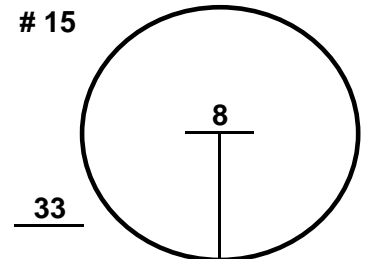

PGA TOUR CHAMPIONS

ROUND: Two
 COURSE: FIRESTONE C.C.

6/25/2021

All Measurements are in PACES