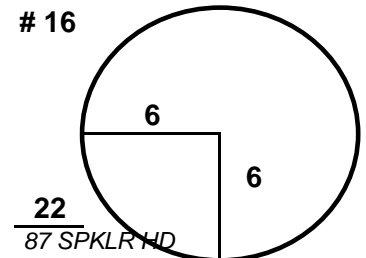

PGA TOUR CHAMPIONS

ROUND: Two
 COURSE: FIRESTONE C.C.

6/25/2021

All Measurements are in PACES