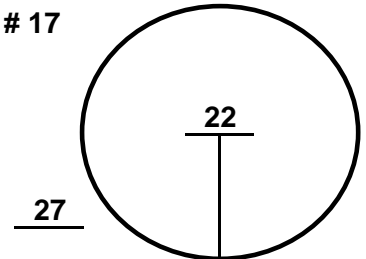

PGA TOUR CHAMPIONS

ROUND: Two
 COURSE: FIRESTONE C.C.

6/25/2021

All Measurements are in PACES