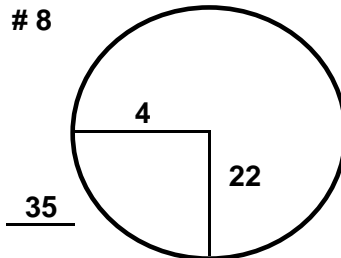

PGA TOUR CHAMPIONS

ROUND: Two
 COURSE: FIRESTONE C.C.

6/25/2021

All Measurements are in PACES