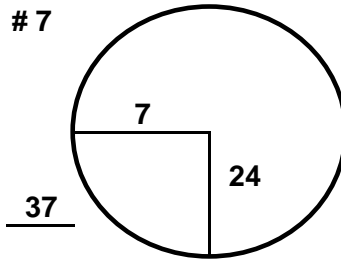

PGA TOUR CHAMPIONS

ROUND: Two
 COURSE: FIRESTONE C.C.

6/25/2021

All Measurements are in PACES