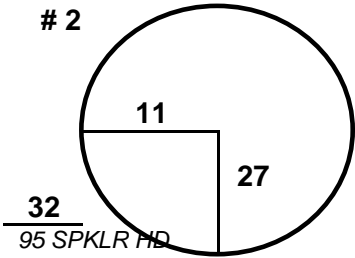

PGA TOUR CHAMPIONS

ROUND: Two
 COURSE: FIRESTONE C.C.

6/25/2021

All Measurements are in PACES